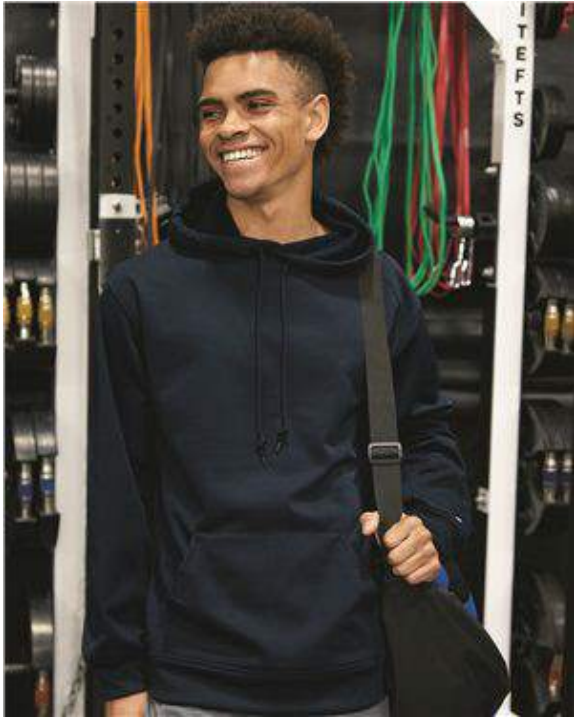

Badger - Performance Fleece Hooded Sweatshirt - 1454

- 7.0 oz., 100% polyester
- Moisture-management properties
- Badger Sport paneled shoulders for maximum movement
- Side and underarm waffle-weave panels
- Pouch pocket with two hook-and-loop closures and headset opening
- Ribbed cuffs and waistband
- Embroidered Badger logo on left sleeve

Colors

White	Black	Black/ Burnt Orange	Black/ Red	Burnt Orange	Cardinal	Columbia Blue	Electric Blue	Force	Forest	Gold	Graphite	Kelly	Maroon
Navy	Navy/ Gold	Purple	Red	Royal	Safety Yellow	Silver	Vegas Gold						